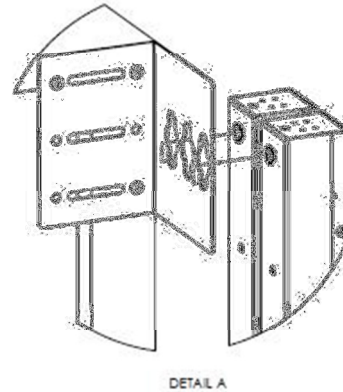

Part Number: VCB-1 - Vertical Extension Brackets

Primary Category: Power Brackets

Configuration: VCB-1 - Vertical Extension Brackets. Allows for up to 180 degree rotation of PDU.

Specifications:

Heavy Steel - Black Powder Coat	Yes
Made in the USA	Yes
Product Warranty	Lifetime
Certification/Agency Approvals	RoHS Compliant
Unit Weight	0.5 lbs.