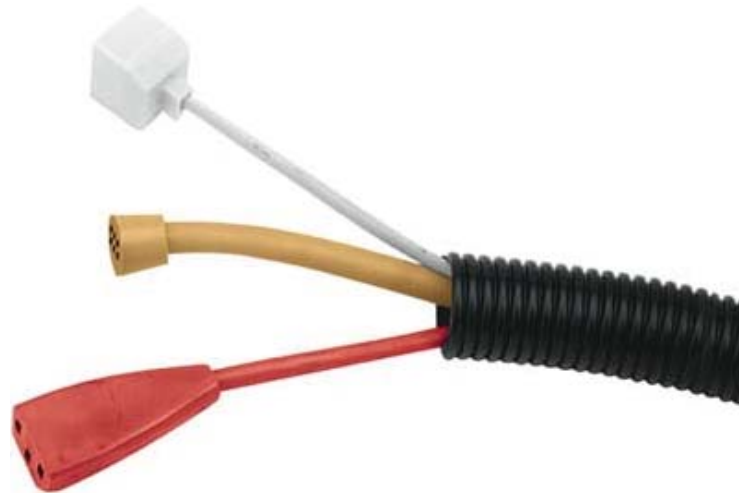

Part Number: 31240

Description

Primary Category: Cord Accessories

Configuration: 300' Black Cord Management Kit – 1" diameter

Quickly and easily conceal unsightly loose cords. 300' presplit plastic tubing can be easily cut to the length you need.

For a 10' length of our 1" diameter tubing see 31238 or for a 10' length of our 2" diameter tubing see 31239.

Features

Specifications

Made in the USA- Yes

Unit Weight- 14 lbs.

Please note the information contained herein is for informational purposes only. Technical claims listed depend on a series of technical assumptions. Your experience with these products may differ if you operate the products in an environment, which is different from the technical assumptions. Geist reserves the right to modify these specifications without prior notice. Geist makes no warranties, express or implied, on the information contained in this document.