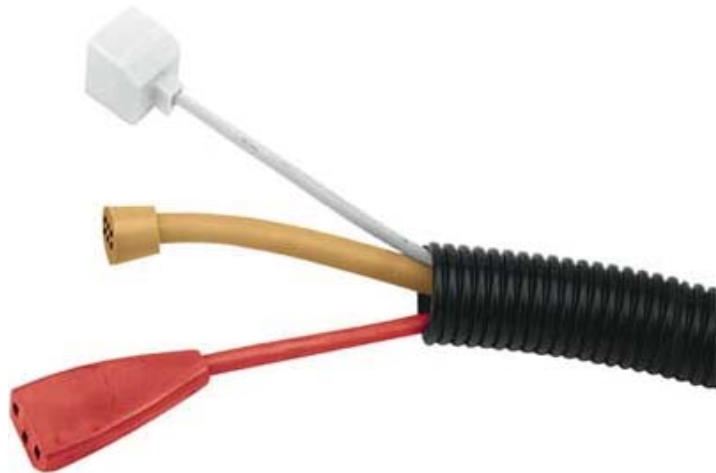

Part Number: 31238

## Description

Primary Category: Cord Accessories

Configuration: Black Cord Management Kit – 1" diameter

Quickly and easily conceal unsightly loose cords. 10' presplit plastic tubing can be easily cut to the length you need. Kits include tubing, color coded labels for easy cord identification and plastic ties for bundling cords.

For a 300' length of our 1" diameter tubing see 31240 or for a 10' length of our 2" diameter tubing see 31239.

## Features

Specifications

Made in the USA- Yes

Unit Weight- 0.9 lbs.

Please note the information contained herein is for informational purposes only. Technical claims listed depend on a series of technical assumptions. Your experience with these products may differ if you operate the products in an environment, which is different from the technical assumptions. Geist reserves the right to modify these specifications without prior notice. Geist makes no warranties, express or implied, on the information contained in this document.