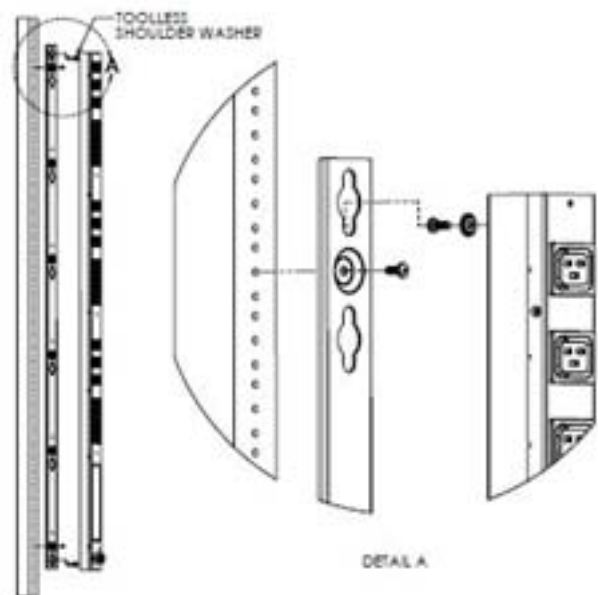

Please note the information contained herein is for informational purposes only. Technical claims listed depend on a series of technical assumptions. Your experience with these products may differ if you operate the products in an environment, which is different from the technical assumptions. Geist reserves the right to modify these specifications without prior notice. Geist makes no warranties, express or implied, on the information contained in this document.

10011801

Geist Americas

800.432.3219
geistglobal.com

Geist DCIM
1.877.449.4150
geistglobal.com

Geist Europe

+44 (0) 1823 275100
geistglobal.com

Geist Asia

China
+86.755.86639505
geistglobal.com

Hong Kong
+852 90361927
geistglobal.com