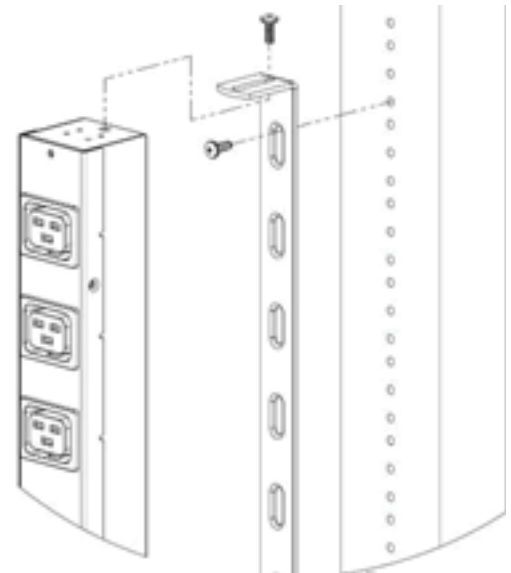

### Features

Specifications:

Heavy Steel-Black Powder Coat- Yes

Made in the USA- Yes

Product Warranty- Lifetime

Certification/Agency Approvals- RoHS Compliant

Unit Weight- 2.25 lbs

Please note the information contained herein is for informational purposes only. Technical claims listed depend on a series of technical assumptions. Your experience with these products may differ if you operate the products in an environment, which is different from the technical assumptions. Geist reserves the right to modify these specifications without prior notice. Geist makes no warranties, express or implied, on the information contained in this document.