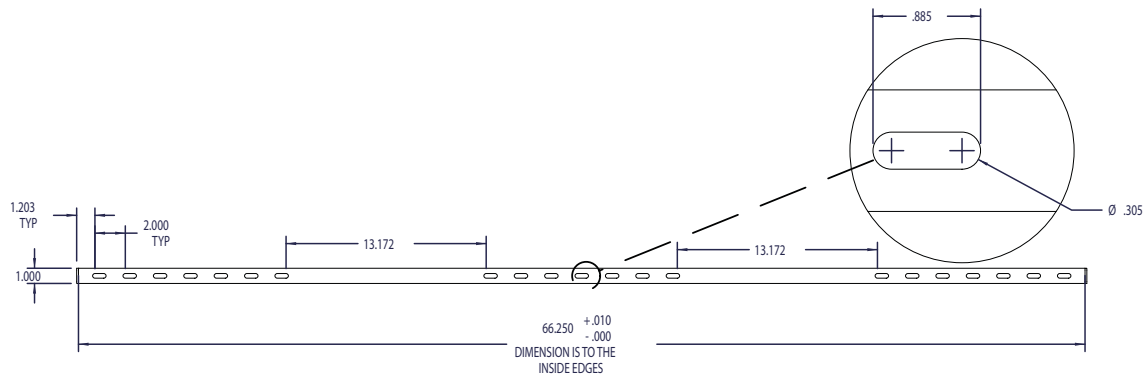

Please note the information contained herein is for informational purposes only. Technical claims listed depend on a series of technical assumptions. Your experience with these products may differ if you operate the products in an environment, which is different from the technical assumptions. Geist reserves the right to modify these specifications without prior notice. Geist makes no warranties, express or implied, on the information contained in this document.

10012001

Geist Americas

800.432.3219
geistglobal.com

Geist DCIM
1.877.449.4150
geistglobal.com

Geist Europe

+44 (0) 1823 275100
geistglobal.com

Geist Asia

China
+86.755.86639505
geistglobal.com

Hong Kong
+852 90361927
geistglobal.com