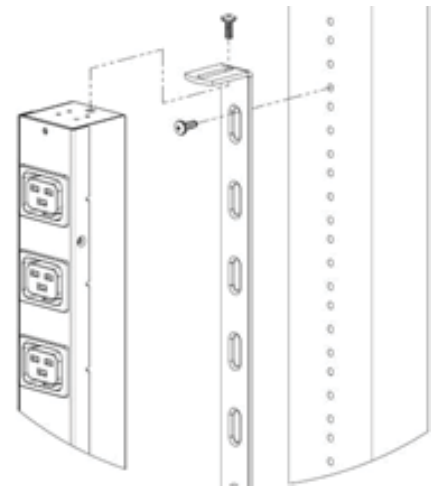

Please note the information contained herein is for informational purposes only. Technical claims listed depend on a series of technical assumptions. Your experience with these products may differ if you operate the products in an environment, which is different from the technical assumptions. Geist reserves the right to modify these specifications without prior notice. Geist makes no warranties, express or implied, on the information contained in this document.

10011001

Geist Americas

800.432.3219
geistglobal.com

Geist DCIM
1.877.449.4150
geistglobal.com

Geist Europe

+44 (0) 1823 275100
geistglobal.com

Geist Asia

China
+86.755.86639505
geistglobal.com

Hong Kong
+852 90361927
geistglobal.com