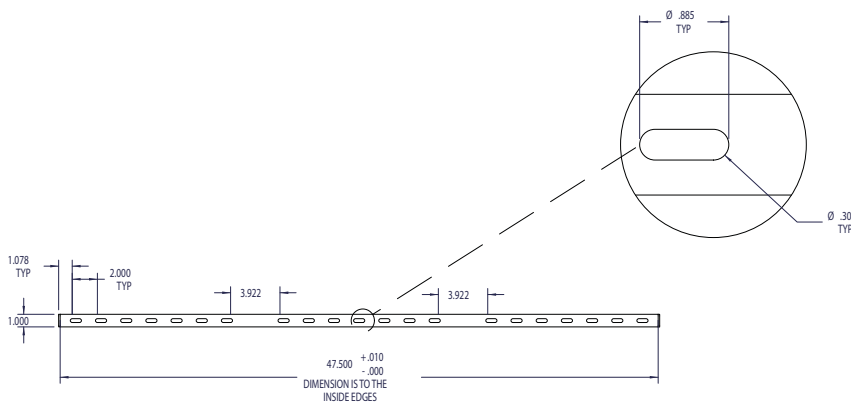

Please note the information contained herein is for informational purposes only. Technical claims listed depend on a series of technical assumptions. Your experience with these products may differ if you operate the products in an environment, which is different from the technical assumptions. Geist reserves the right to modify these specifications without prior notice. Geist makes no warranties, express or implied, on the information contained in this document.

10011001

Geist Americas

800.432.3219
geistglobal.com

Geist DCIM
1.877.449.4150
geistglobal.com

Geist Europe

+44 (0) 1823 275100
geistglobal.com

Geist Asia

China
+86.755.86639505
geistglobal.com

Hong Kong
+852 90361927
geistglobal.com