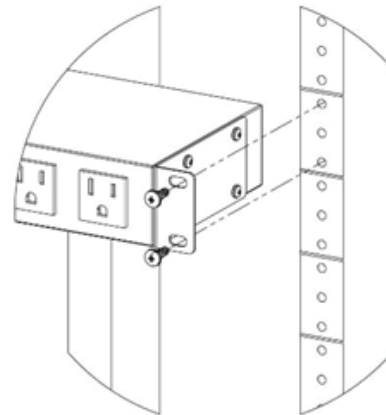

Please note the information contained herein is for informational purposes only. Technical claims listed depend on a series of technical assumptions. Your experience with these products may differ if you operate the products in an environment, which is different from the technical assumptions. Geist reserves the right to modify these specifications without prior notice. Geist makes no warranties, express or implied, on the information contained in this document.

10007401

Geist Americas

800.432.3219
geistglobal.com

Geist DCIM
1.877.449.4150
geistglobal.com

Geist Europe

+44 (0) 1823 275100
geistglobal.com

Geist Asia

China
+86.755.86639505
geistglobal.com

Hong Kong
+852 90361927
geistglobal.com