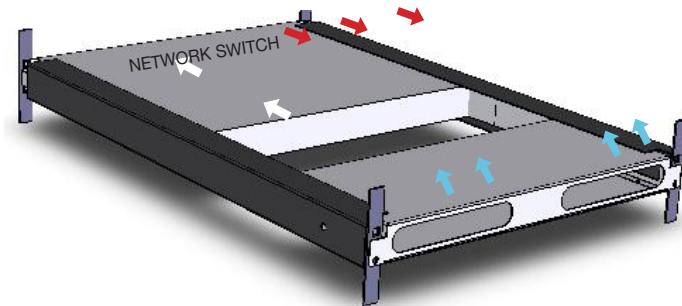

## Description:

Rack layouts vary greatly and often times it is necessary to mount switches in the back of the cabinet to attain more convenient cabling connections and reduce clutter. While this technique provides several benefits, the air intake is often exposed to elevated air temps as it's air supply has been pre-heated by the servers in the rack that discharge to the rear. Geist's switch cooling product line allows network switches to breathe cool air regardless of where they are mounted in the rack.

The Geist network switch cooling products are available in a wide range of configurations and rack space sizes. Designed to work with 1U to 9U devices and beyond, having the ability to channel air to wide ranges of intake / exhaust configurations such as side intake - rear exhaust, front intake - side exhaust, rear intake - front exhaust.

## Product Highlights:

- 100% passive device, no fans or electronic components
- Designed for side intake, rear exhaust switches or side intake - side exhaust
- Installs quickly without disrupting network operations
- Delivers cool air from outside the rack front to rear mounted switch without hot air contamination
- Stabilizes switch intake temperature within a few degrees of the rack front intake air temperature
- Resolves a critical data center issue while reducing operating costs
- Rapid return on investment; typically less than 3 months