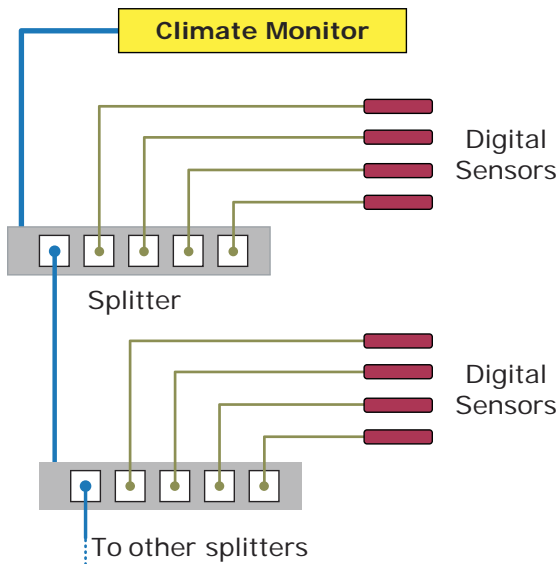

## 5-Port Splitter

Part Number: SP-5

Provides five additional receptacles for remote sensors

This five-port splitter makes the installation for multiple remote sensors easy. Chain them together to connect up to 16 sensors.

### Connecting to the Geist Climate Monitor

This 5-port splitter comes with a four-foot cord.

#### Sensor Details