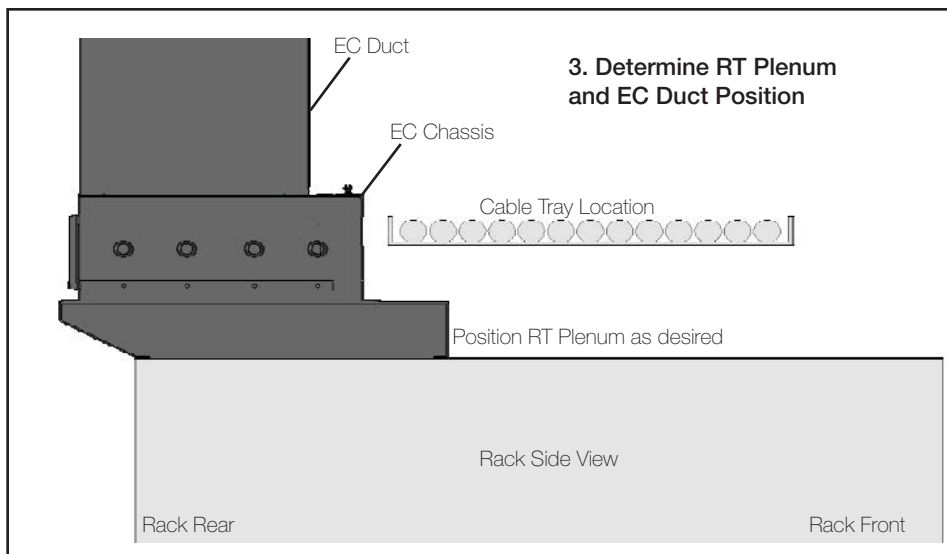

Duct Position Side View

The RT Plenum is available in multiple widths, depths and heights. For proper sizing, please contact your Geist representative directly for more information.