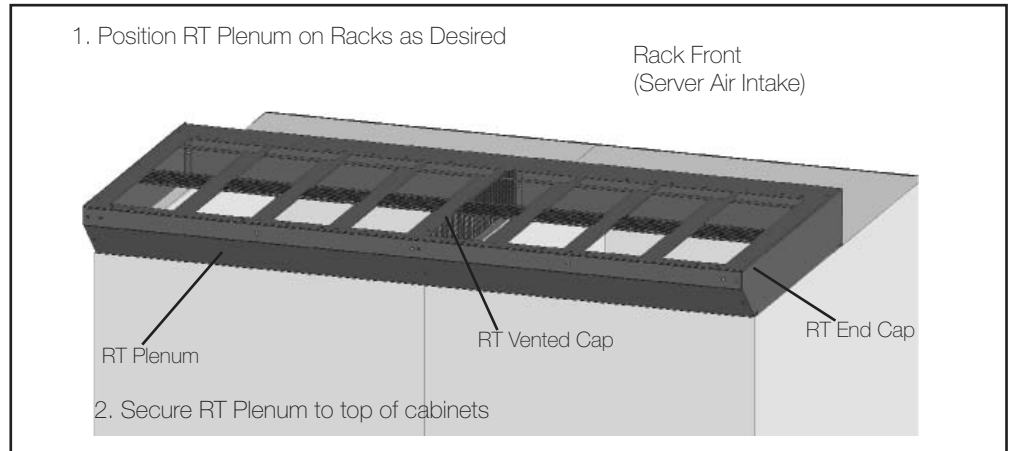

Rack Transition Plenum

“Geist Cool containment systems enabled AAFC to quickly meet aggressive growth demands on data center services.”
-Eric Swanson, Agriculture & Agri-Food Canada

Installing The RT Plenum

RT Plenums are available in multiple dimension. Selection is based on cabinet dimensions and loads. Please contact you Geist Representative for support.