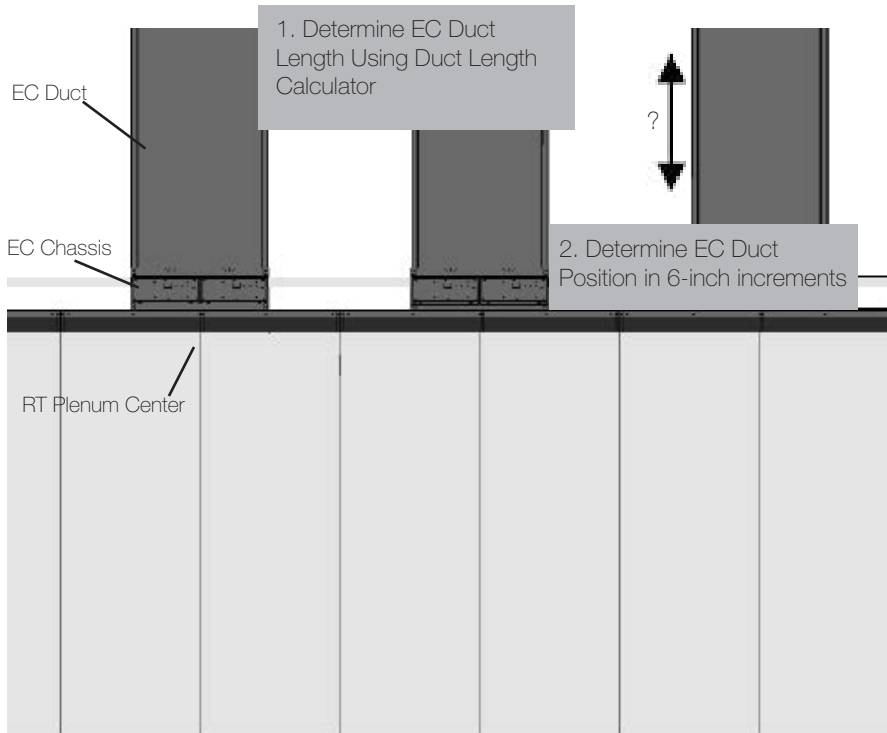

Install RT Top Plates

Place the RT Top Plates in all locations where there is not an EC Chassis and secure with hardware provided.

Rack Transition Plenum

Preparing for the Rack Transition (RT) Plenum Installation

Containment Cooling systems flexibly located in 6-inch increments left to right.

Variable positioning avoids over-rack obstructions such as cable trays and sprinkler heads, and allows you to add more managed heat containment capacity as needed.

Rack Side Panels

To operate two racks as one common air plenum, the RT Plenum does not require existing side panels to be removed. Rack side panels are required at the ends of the rows.

Duct Position Front View