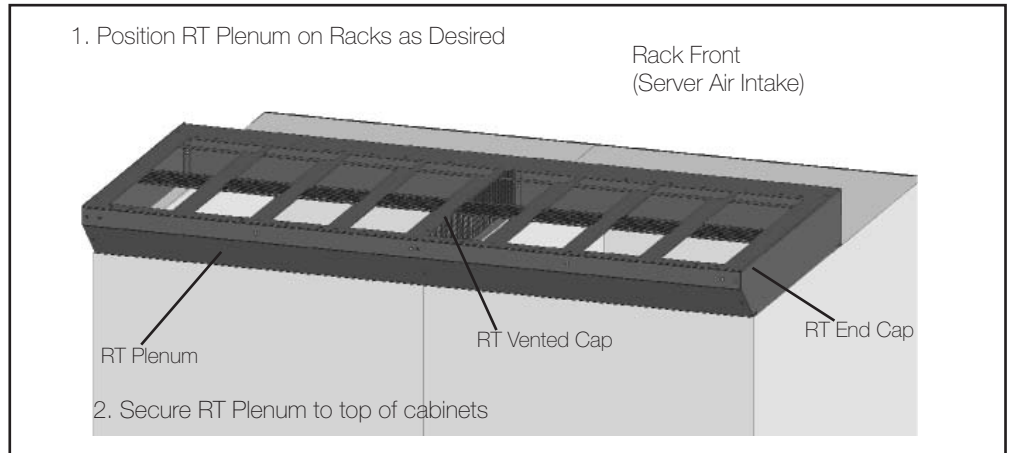

Rack Transition Plenum

“Geist Cool containment systems enabled AAFC to quickly meet aggressive growth demands on data center services.”
-Eric Swanson, Agriculture & Agri-Food Canada

Installing The RT Plenum

RT Plenums are available in multiple dimension. Selection is based on cabinet dimensions and loads. Please contact you Geist Representative for support.