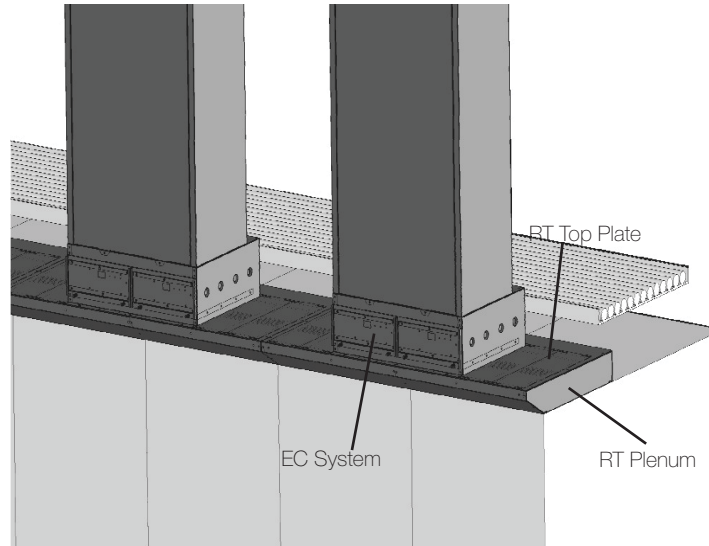

Rack Transition Plenum

Geist ActiveAir Dynamic Containment for retrofitting existing data centers.

Rack Transition is ideal for:

- Grouping racks for row level containment cooling
- Adding cooling capacity to the row as needed
- Avoiding overhead obstructions in the expansion of an existing facility