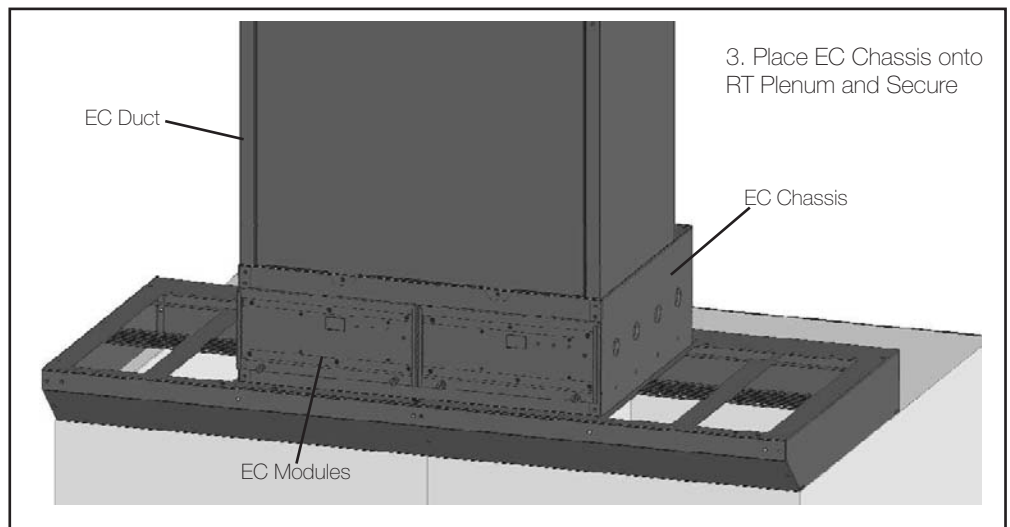

Rack Transition Plenum

“Geist Cool containment systems enabled AAFC to quickly meet aggressive growth demands on data center services.”
-Eric Swanson, Agriculture & Agri-Food Canada

Installing The RT Plenum

RT Plenums are available in multiple dimension. Selection is based on cabinet dimensions and loads. Please contact you Geist Representative for support.

Install Containment Cooling

Place EC Chassis on RT Plenum anywhere along the row in 6" increments. Install the EC Duct and EC modules.

Install RT Top Plates

Place the RT Top Plates in all locations where there is not an EC Chassis and secure with hardware provided.

Rack Transition Plenum

Preparing for the Rack Transition (RT) Plenum Installation