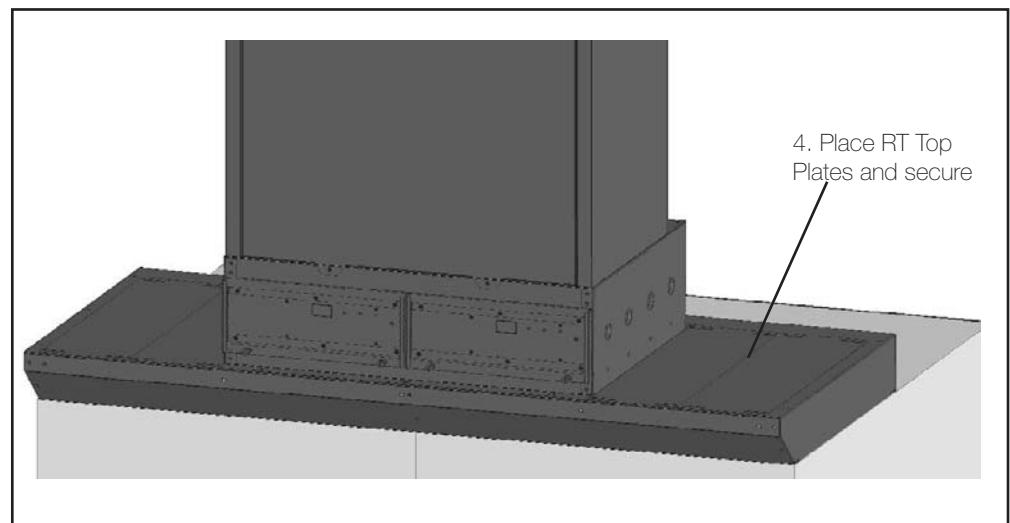

RT Plenums are available in multiple dimension. Selection is based on cabinet dimensions and loads. Please contact you Geist Representative for support.

Install Containment Cooling

Place EC Chassis on RT Plenum anywhere along the row in 6" increments. Install the EC Duct and EC modules.

Install RT Top Plates

Place the RT Top Plates in all locations where there is not an EC Chassis and secure with hardware provided.

Rack Transition Plenum

Preparing for the Rack Transition (RT) Plenum Installation