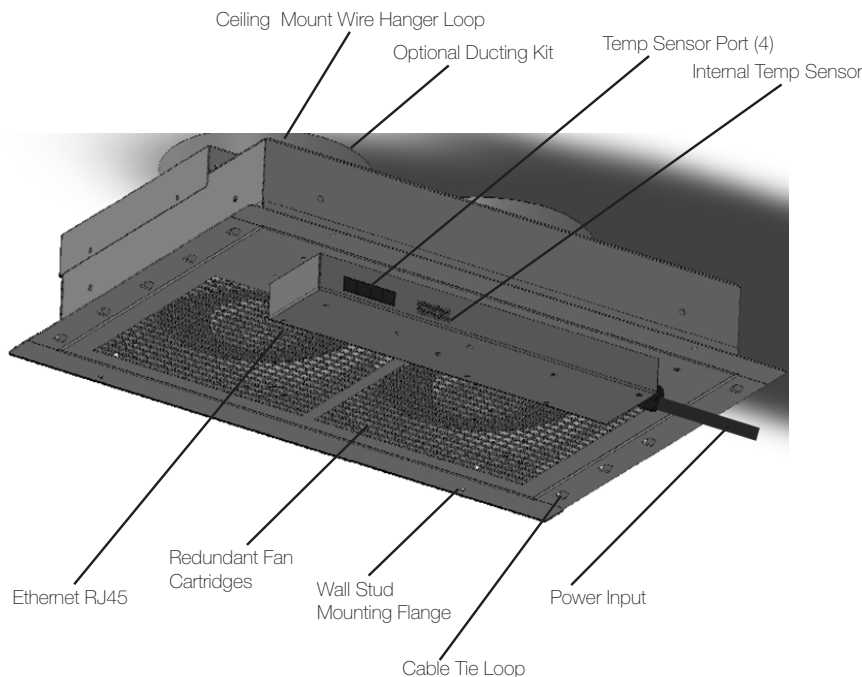

Specifications

Input: 120 VAC, 50/60 Hz, 10FT Cord, NEMA 5-15P

Fan Speed Regulation: Automatic temperature control with Ethernet remote adjustment

Airflow:
1100 CFM Maximum

Environmental Monitoring: Ethernet remote access and alarms, up to four RJ12 Temperature sensors with 20 FT cords (two included)

Regulation: Temperature based, range: 60 to 120F

Physical: 23.75 L x 14.00 W x 3.52 H

Network: HTTP / HTTPS / SNMP / DHCP

Regulatory: UL, cUL 507, FCC Part 15 Class A

Warranty:
2 Years