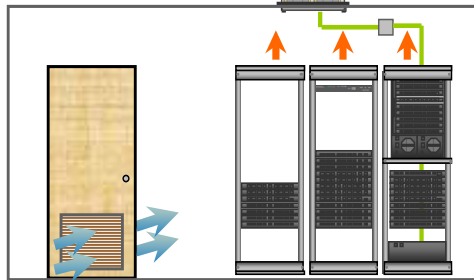

Ceiling Mount