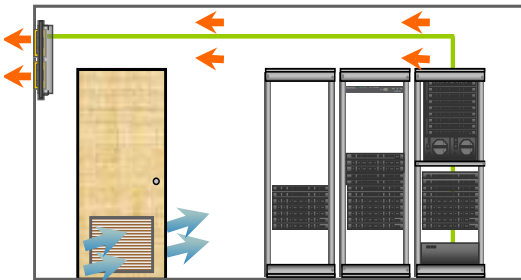

RAC10 Small SpaceCooling®

Intelligent heat removal and monitoring solution for servers, network switches and phone systems in small spaces.

The RAC10 system evacuates heat load from the small space and sends it to the outside corridor or ceiling plenum return. Maintain a perfectly controlled environment for your small computer and network rooms using building air while providing the needed visibility to cooling capacity and environment information and alarms. Email alerts and the web interface provides remote alarms and management for superior visibility and control of room environment.

Features:

- Fully redundant room heat exhaust based on a set flow rate or temp control.
- Continually deliver cool air to your IT equipment.
- Real-time plus historical cooling capacity and environment monitoring.
- Early alarm notification to email account/s through a secure Ethernet connection. Allow multiple email or SNMP trap recipients with escalation
- Quickly deploy into ceiling or attach to wall in minutes. Web browse to device, set-up email and/or communicate with existing management software.

Wall Mount